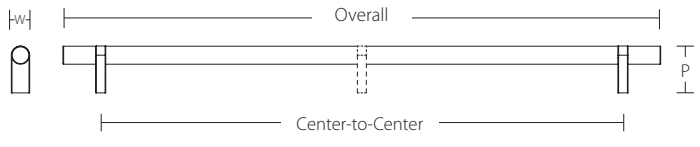

SELECT BAR CABINET APPLIANCE PULL

SELECT BAR CABINET APPLIANCE PULL										Stem	Pull
Optional Mounting	Product Code	C-to-C	Overall	Width(W)	Projection(P)	Stem	List Price	Back-to-Back List Price			
CS/BTB/GBTB	84170	12"	15 1/8"	7/8"	2 1/8"	2	\$230	\$460	<p>RECTANGULAR BAR (RCB)</p> <p>TRANSITIONAL BAR (TRB)</p>	<p>KNURLED (KN)</p> <p>SMOOTH (SM)</p>	
CS/BTB/GBTB	84171	18"	21 1/8"	7/8"	2 1/8"	2	\$334	\$668			
CS/BTB/GBTB	84172	24"	27 1/8"	7/8"	2 1/8"	3	\$369	\$738			
CS/BTB/GBTB	84173	36"	39 1/8"	7/8"	2 1/8"	3	\$406	\$812			
CS/BTB/GBTB	84174	54"	57 1/8"	7/8"	2 1/8"	4	\$523	\$1046			