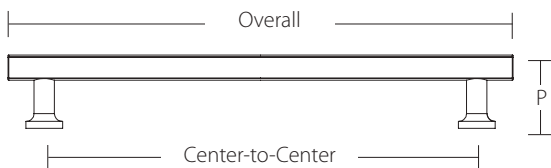

FREESTONE CABINET APPLIANCE PULL

Optional Mounting	Product Code	C-to-C	Overall	Width	Projection(P)	List Price	Back-to-Back List Price
CS/BTB/GBTB	87001	12"	14"	5/8"	2"	$218	$436
CS/BTB/GBTB	87002	18"	20"	5/8"	2"	$318	$636