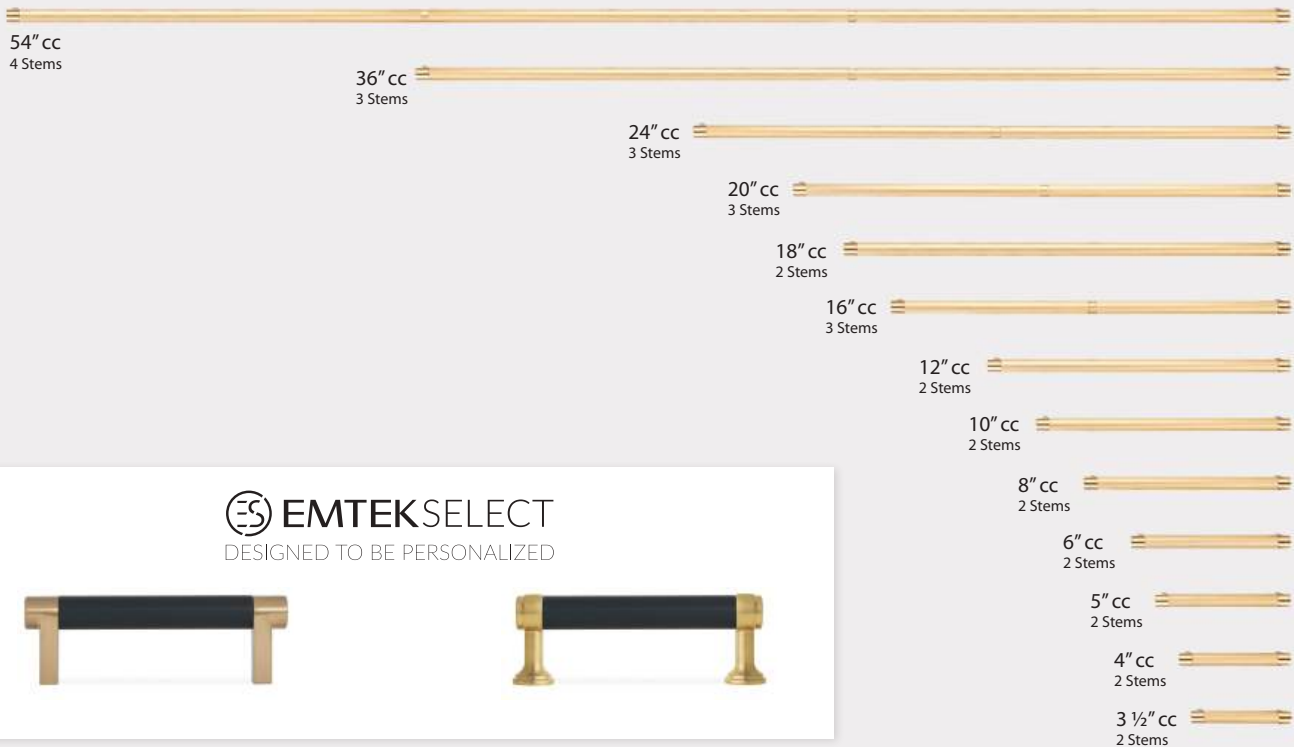

SELECT CABINET PULL

EMTEKSELECT
DESIGNED TO BE PERSONALIZED

SELECT CABINET PULL

Product Code	C-To-C	Overall	Width(W)	Projection(P)	Stem	List Price
84052	3 1/2"	4 1/4"	1/2"	1 3/8"	2	$30
84053	4"	4 3/4"	1/2"	1 3/8"	2	$31
84054	5"	5 3/4"	1/2"	1 3/8"	2	$34
84055	6"	6 3/4"	1/2"	1 3/8"	2	$38
84056	8"	8 3/4"	1/2"	1 3/8"	2	$42
84057	10"	10 3/4"	1/2"	1 3/8"	2	$52
84058	12"	12 3/4"	1/2"	1 3/8"	2	$55
84059	16"	16 3/4"	1/2"	1 3/8"	3	$69
84062	18"	18 3/4"	1/2"	1 3/8"	2	$74
84060	20"	20 3/4"	1/2"	1 3/8"	3	$82
84061	24"	24 3/4"	1/2"	1 3/8"	3	$95
84063	36"	36 3/4"	1/2"	1 3/8"	3	$133
84064	54"	54 3/4"	1/2"	1 3/8"	4	$199