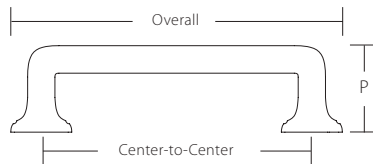

MENLO PARK PULL						Finish
Product Code	C-to-C	Overall	Projection(P)	List Price		
522-	3 1/2"	4"	1 1/4"	$19		 Satin Nickel (15) Polished Chrome (26)
538-	4"	4 3/4"	1 1/4"	$22		
523-	5"	5 3/4"	1 1/4"	$24		
537-	6"	6 3/4"	1 1/4"	$27		
536-	8"	8 3/4"	1 1/4"	$32		
524-	10"	10 3/4"	1 1/4"	$42		
525-	12"	12 3/4"	1 1/4"	$54		
<i>Also available in Cabinet Appliance Pull:</i>						
535-	15"	16 1/4"	1 7/8"	$239		 Ancient Bronze (ABZ) Brushed Nickel (BN)
						 Matte Black (MB) Polished Nickel (PN)
						 Signature Satin Brass (SSB)