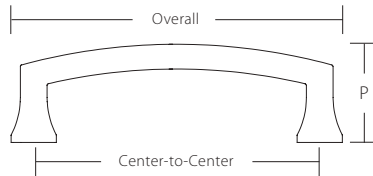

MENLO PARK ARCHED PULL						Finish
Product Code	C-to-C	Overall	Projection(P)	List Price		
526-	3 1/2"	4"	1 1/4"	$19		 Satin Nickel (15) Polished Chrome (26)
542-	4"	4 1/2"	1 1/4"	$22		
527-	5"	5 1/2"	1 1/4"	$24		
541-	6"	6 1/2"	1 1/4"	$27		
540-	8"	8 1/2"	1 1/4"	$32		
528-	10"	10 1/2"	1 1/4"	$42		
529-	12"	12 1/2"	1 1/4"	$54		
<i>Also available in Cabinet Appliance Pull:</i>						
539-	15"	16 1/8"	2"	$239		 Ancient Bronze (ABZ) Brushed Nickel (BN)
						 Matte Black (MB) Polished Nickel (PN)
						 Signature Satin Brass (SSB)