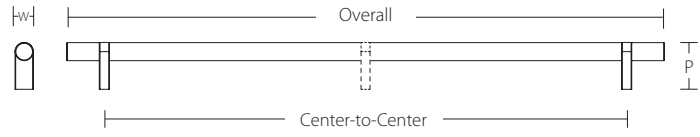

SELECT BAR CABINET APPLIANCE PULL

SELECT BAR CABINET APPLIANCE PULL										Stem	Pull
Optional Mounting	Product Code	C-to-C	Overall	Width(W)	Projection(P)	Stem	List Price	Back-to-Back List Price			
CS/BTB/GBTB	84170	12"	15 1/8"	7/8"	2 1/8"	2	\$230	\$460	 <p>RECTANGULAR BAR (RCB)</p>  <p>TRANSITIONAL BAR (TRB)</p>	 <p>KNURLED (KN)</p>  <p>SMOOTH (SM)</p>	
CS/BTB/GBTB	84171	18"	21 1/8"	7/8"	2 1/8"	2	\$334	\$668			
CS/BTB/GBTB	84172	24"	27 1/8"	7/8"	2 1/8"	3	\$369	\$738			
CS/BTB/GBTB	84173	36"	39 1/8"	7/8"	2 1/8"	3	\$406	\$812			
CS/BTB/GBTB	84174	54"	57 1/8"	7/8"	2 1/8"	4	\$523	\$1046			