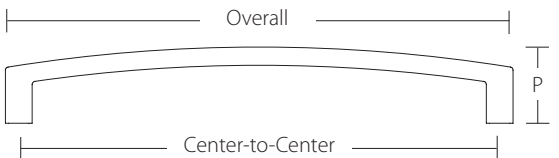

BAUHAUS CABINET APPLIANCE PULL

Optional Mounting	Product Code	C-to-C	Overall	Width	Projection(P)	List Price	Back-to-Back List Price
CS/BTB/GBTB	86345	12"	12 5/8"	1"	1 7/8"	$218	$436
CS/BTB/GBTB	86346	18"	18 5/8"	1"	1 7/8"	$318	$636