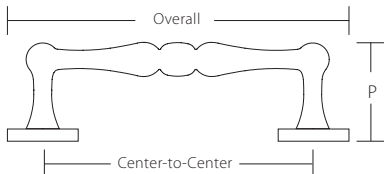

Oil Rubbed Bronze (10B)

Polished Chrome (26)

Polished Nickel (PN)

Satin Brass (SB)