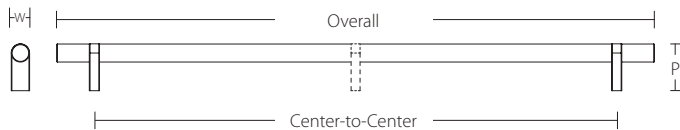

24" cc
3 Stems

20" cc
3 Stems

18" cc
2 Stems

16" cc
3 Stems

12" cc
2 Stems

10" cc
2 Stems

8" cc
2 Stems

6" cc
2 Stems

5" cc
2 Stems

4" cc
2 Stems

3 1/2" cc
2 Stems

 **EMTEKSELECT**
DESIGNED TO BE PERSONALIZED

SELECT BAR CABINET PULL

Product Code	C-To-C	Overall	Width(W)	Projection(P)	Stem	List Price
84152	3 1/2"	5 3/4"	1/2"	1 3/8"	2	\$40
84153	4"	6 1/4"	1/2"	1 3/8"	2	\$42
84154	5"	7 1/4"	1/2"	1 3/8"	2	\$47
84155	6"	8 1/4"	1/2"	1 3/8"	2	\$53
84156	8"	10 1/4"	1/2"	1 3/8"	2	\$57
84157	10"	12 1/4"	1/2"	1 3/8"	2	\$72
84158	12"	14 1/4"	1/2"	1 3/8"	2	\$76
84159	16"	18 1/4"	1/2"	1 3/8"	3	\$87
84162	18"	20 1/4"	1/2"	1 3/8"	2	\$94
84160	20"	22 1/4"	1/2"	1 3/8"	3	\$100
84161	24"	26 1/4"	1/2"	1 3/8"	3	\$110
84163	36"	38 1/4"	1/2"	1 3/8"	3	\$144
84164	54"	56 1/4"	1/2"	1 3/8"	4	\$216