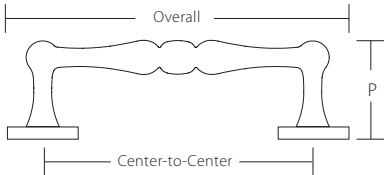

ATHERTON PULL WITH KNURLED FOOTPLATES

Product Code	C-to-C	Overall	Projection(P)	List Price
576-	4"	5 1/2"	1 1/4"	$104
577-	8"	9 1/4"	1 1/2"	$160

Also available in Cabinet Appliance Pull:

578-	15"	16 1/2"	2"	$306

Oil Rubbed Bronze (10B)

Polished Chrome (26)

Polished Nickel (PN)

Satin Brass (SB)

ATHERTON PULL WITH PLAIN FOOTPLATES

Product Code	C-to-C	Overall	Projection(P)	List Price
579-	4"	5 1/2"	1 1/4"	$95
580-	8"	9 1/4"	1 1/2"	$147

Also available in Cabinet Appliance Pull:

581-	15"	16 1/2"	2"	$288