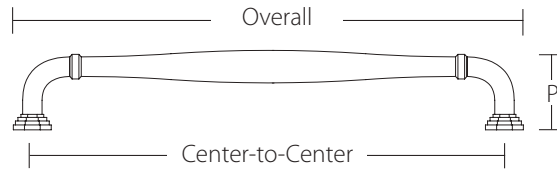

CABINET APPLIANCE PULLS

BLYTHE CABINET APPLIANCE PULL

Optional Mounting	Product Code	C-to-C	Overall	Width	Projection(P)	List Price	Back-to-Back List Price
CS/BTB/GBTB	86910	12"	13"	5/8"	2"	$218	$436
CS/BTB/GBTB	86911	18"	19"	5/8"	2"	$318	$636